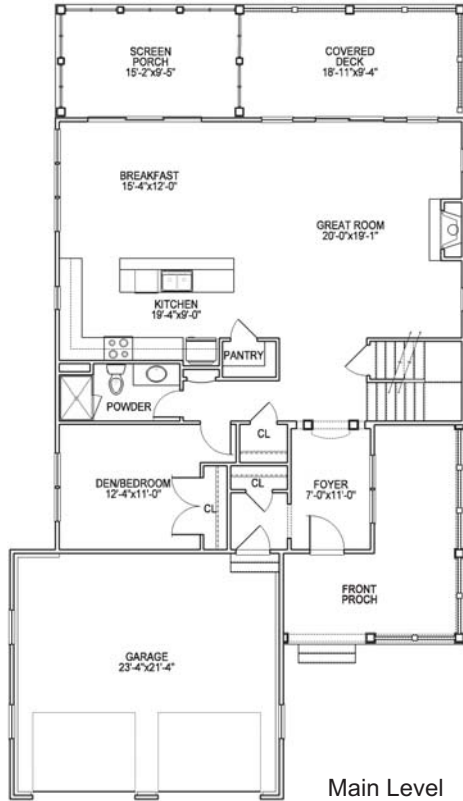

The Edgemere - 2 story

As-built on Vista Point Homesite 19

Road side elevation

Lake side elevation

614-419-4601