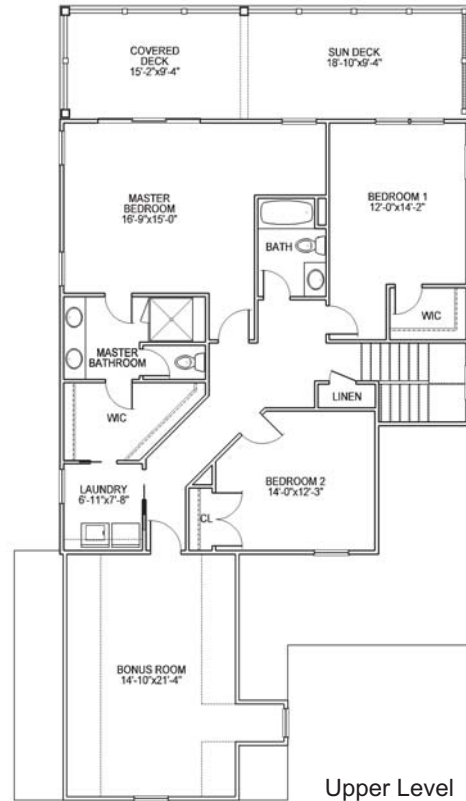

The Edgemere - 2 story

As-built on Vista Point Homesite 19

Road side elevation

Lake side elevation

614-419-4601