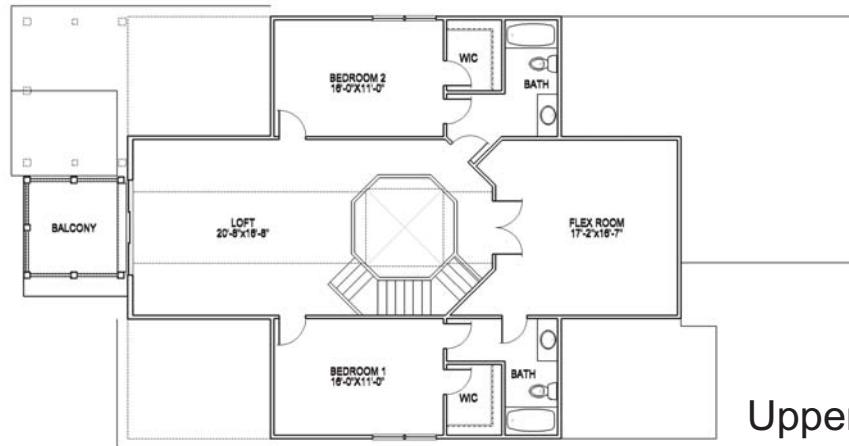

## The Norfolk-2 story

As-built on Vista Point Homesite 11

Main Floor

Upper Floor

Front Elevation

Rear Elevation

614-419-4601