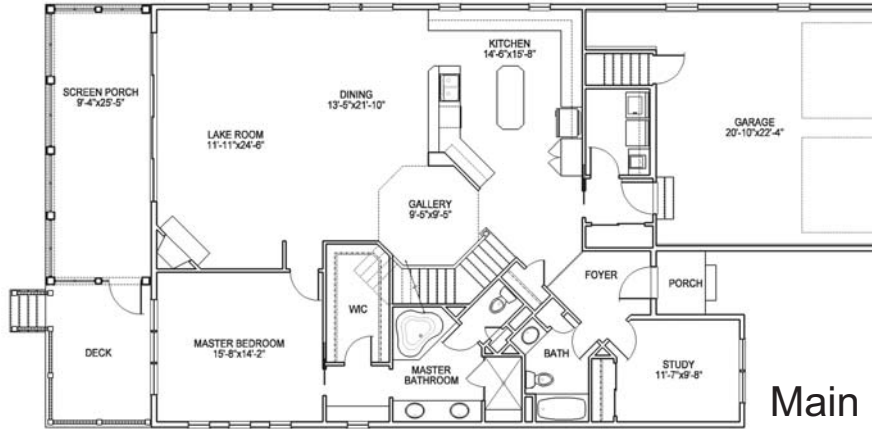

## The Norfolk-2 story

As-built on Vista Point Homesite 11

Main Floor

Upper Floor

Front Elevation

Rear Elevation

614-419-4601